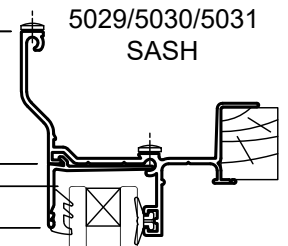

OVERALL FRAME HEIGHT

SASH STILES

5021 BEAD (VERT.)

SASH GLASS (VERT & HORI)

28.56

75.51

58.56

6

28.56

75.51

58.56

6

OVERALL FRAME HEIGHT

MULLION

5021 BEAD (VERT.)

FIXED GLASS

35

51.95

6

35

51.95

6